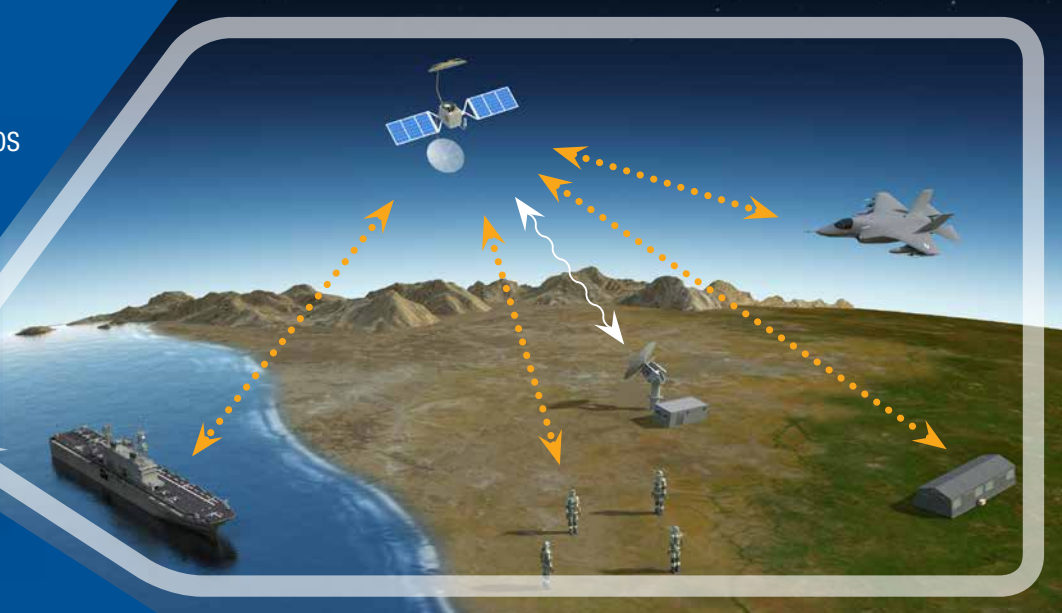

Portable MUOS Emulator

Mighty MUOOS™

Hands-On Mission Training. Off-Satellite Operation.

The Mobile User Objective Orientation System or “**Mighty MUOOS**” is an off-satellite system emulator that prepares users and planners prior to MUOS radio use in the field. This local and portable solution for the MUOS system offers realistic and configurable training without the use of live satellite channels.

Product Highlights

- Portable and durable design
- Emulates MUOS system operation without using live satellite channels
- Supports up to 5 simultaneous call service legs and up to 30 concurrent netted users
- Default scenarios included
- Capability to customize scenarios and create new ones
- Self-contained and ready to use when connected to AC power and MUOS terminals
- Base unit emulates a single MUOS satellite beam-carrier
- Optional second satellite beam-carrier

The Mighty MUOS' satellite and ground emulations are indistinguishable from actual MUOS system operations.

Ultra-realistic mission scenarios

UHF

Ka-Band